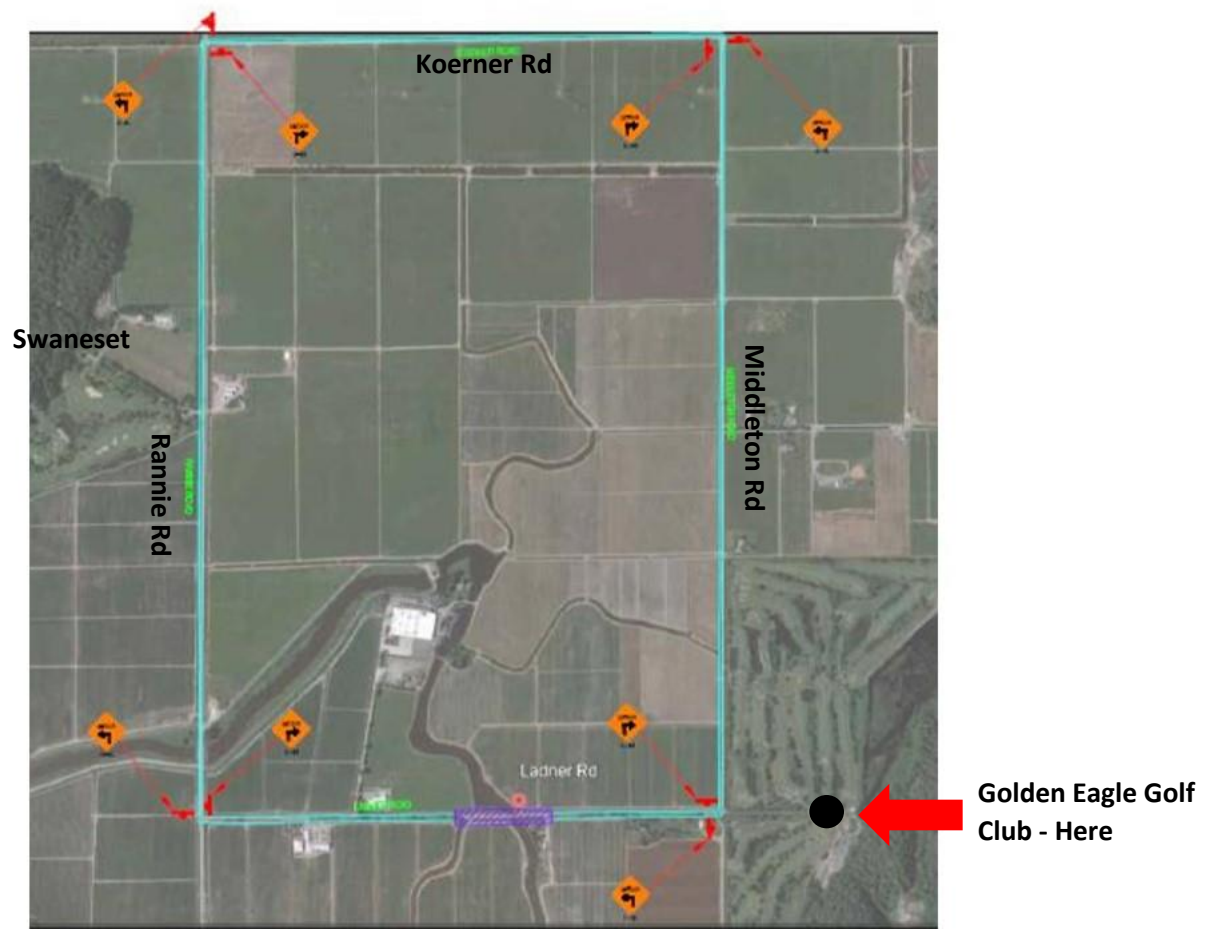

LADNER BRIDGE CLOSURE

DETOUR ROUTE

Detour Map

- Go past Ladner Rd
- Past Swaneset Golf Club
- Turn right on Koerner Rd
- Turn right on Middleton Rd